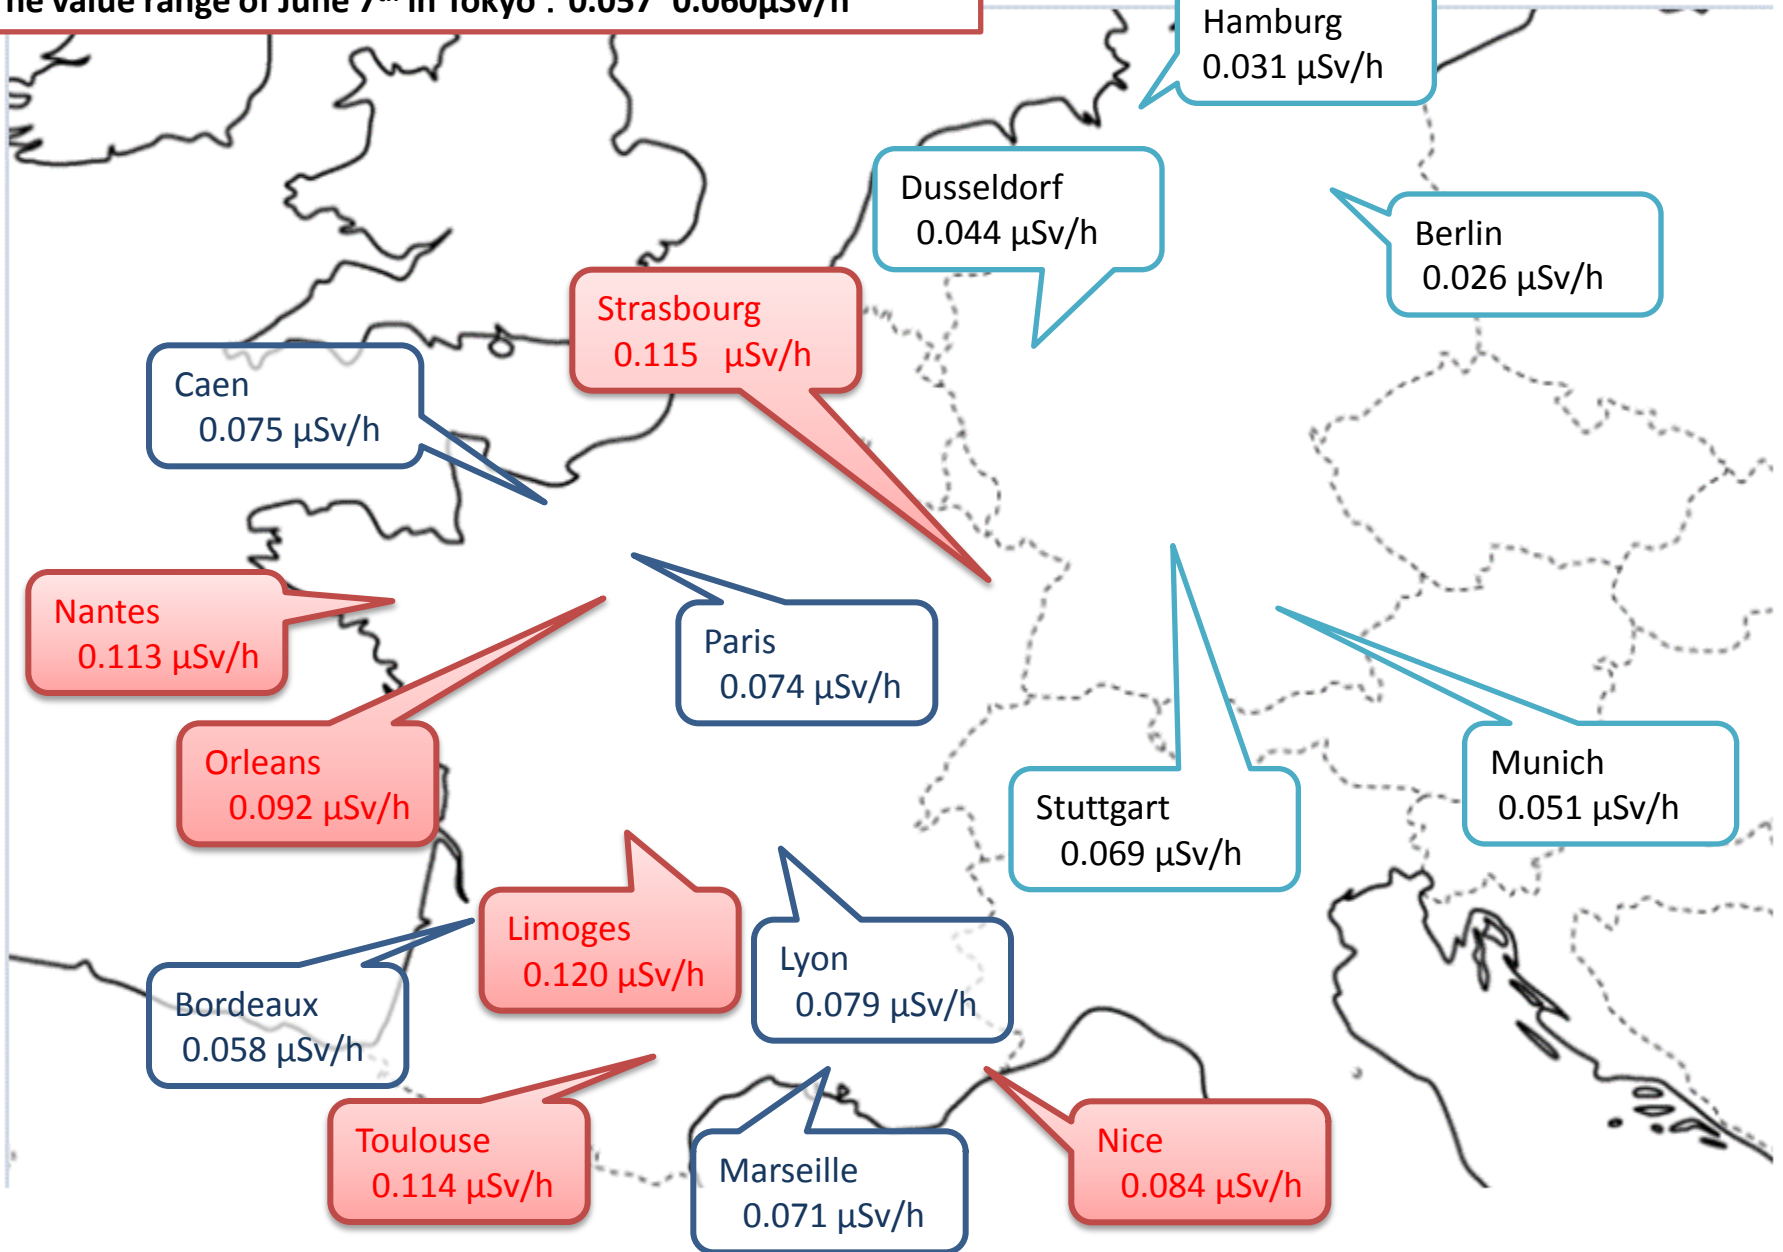

## Terrestrial gamma dose rate maps of Europe in 2006

**The value range of June 7<sup>th</sup> in Tokyo : 0.057~0.060 $\mu$ Sv/h**

The normal range in Tokyo: 0.028~0.079 $\mu$ Sv/h

# Average Radiation Dose in Major Cities of France and Germany in 2010

The value range of June 7<sup>th</sup> in Tokyo : 0.057~0.060 $\mu$ Sv/h

Data: France(IRSIN)、Germany(BFS) Annual average value for France, average value of April 6<sup>th</sup> for Germany.