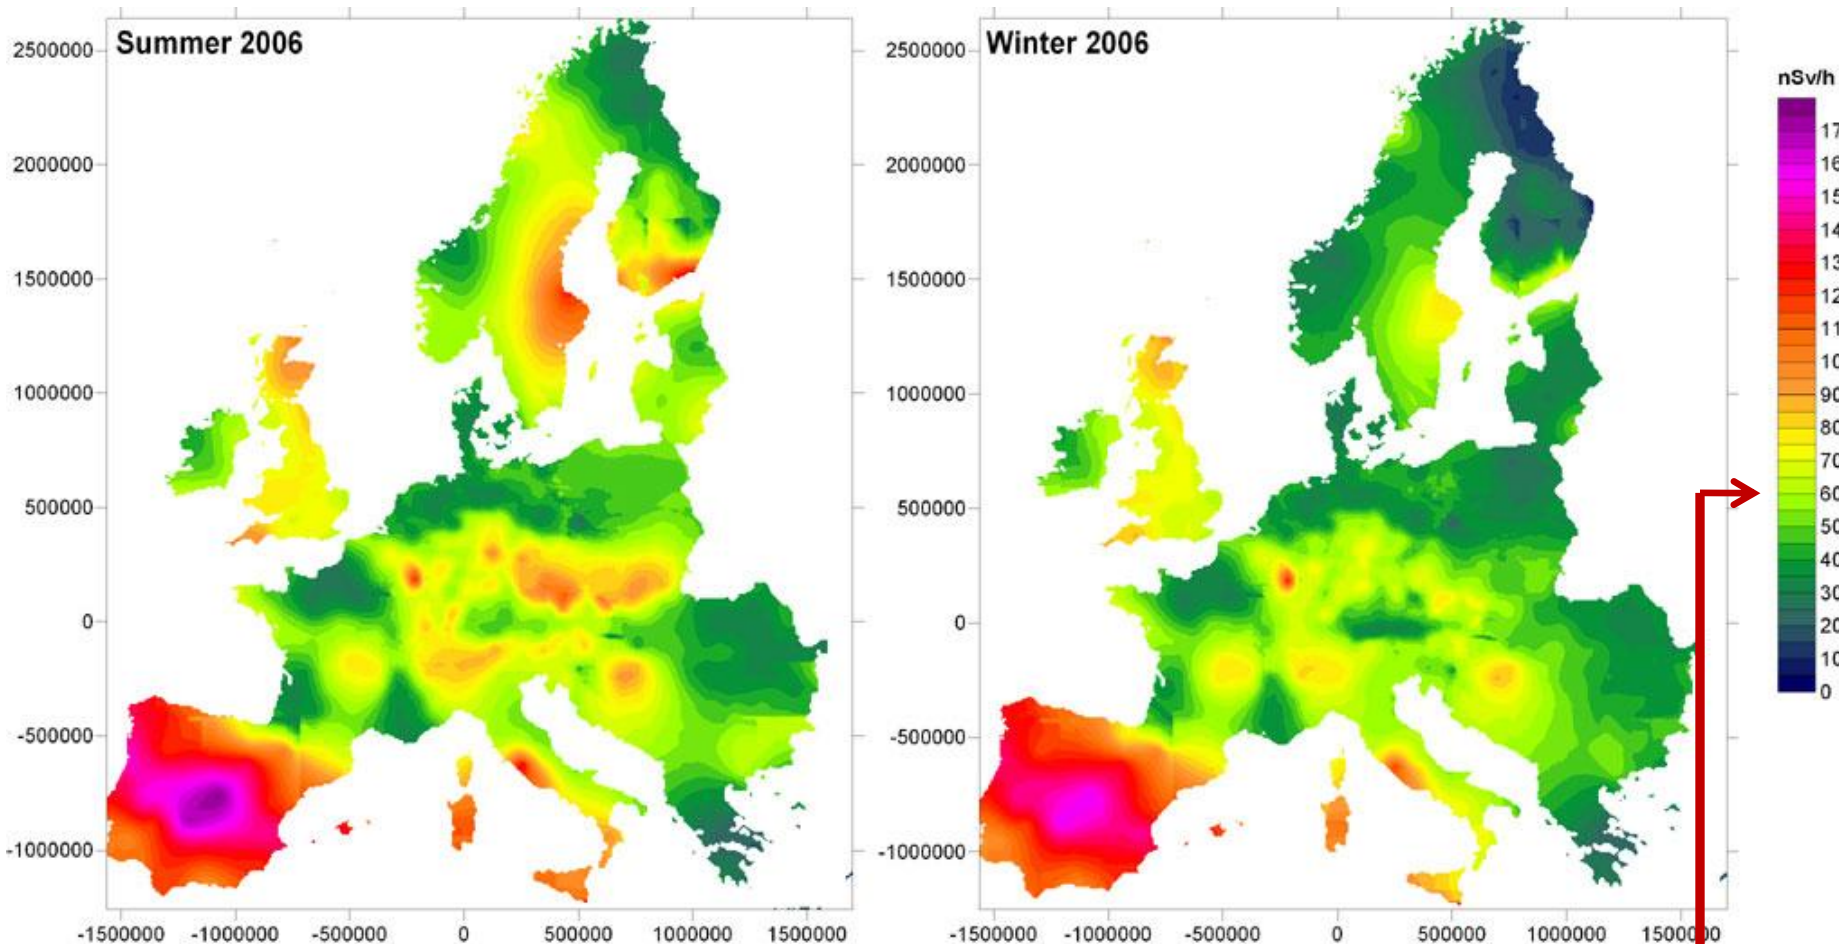

## Terrestrial gamma dose rate maps of Europe in 2006

**The value range of June 7<sup>th</sup> in Tokyo : 0.057~0.060 $\mu$ Sv/h**

The normal range in Tokyo: 0.028~0.079 $\mu$ Sv/h

# Average Radiation Dose in Major Cities of France and Germany in 2010

The value range of June 7<sup>th</sup> in Tokyo : 0.057~0.060 $\mu$ Sv/h

Data: France(IRSIN)、Germany(BFS) Annual average value for France, average value of April 6<sup>th</sup> for Germany.